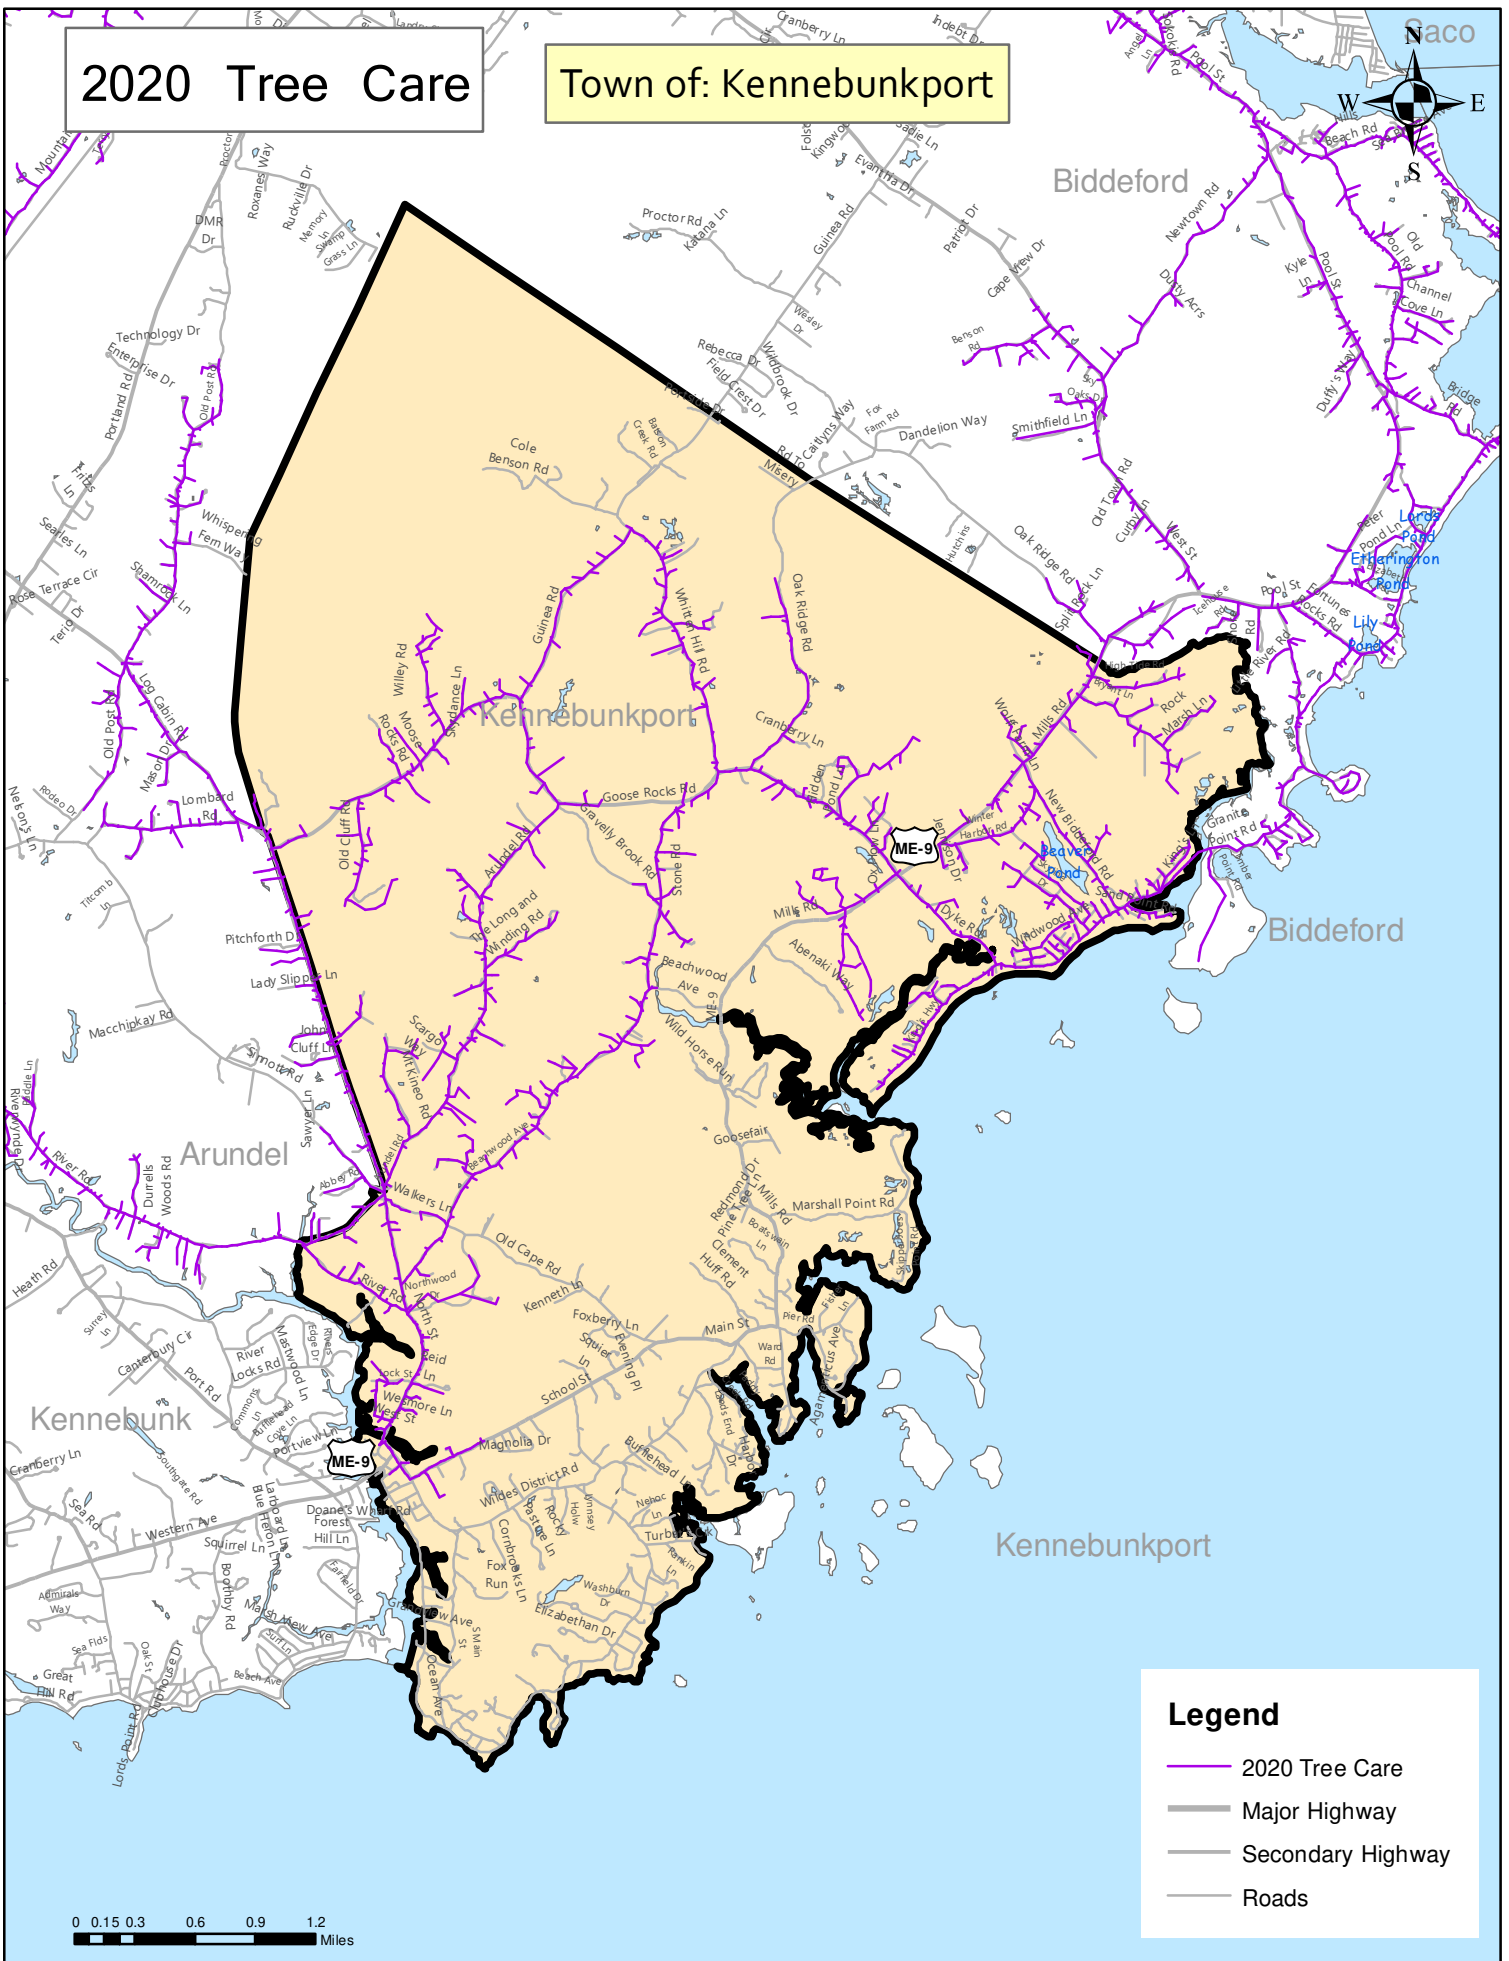

2020 Tree Care

Town of: Kennebunkport

Legend

- 2020 Tree Care
- Major Highway
- Secondary Highway
- Roads

0 0.15 0.3 0.6 0.9 1.2 Miles