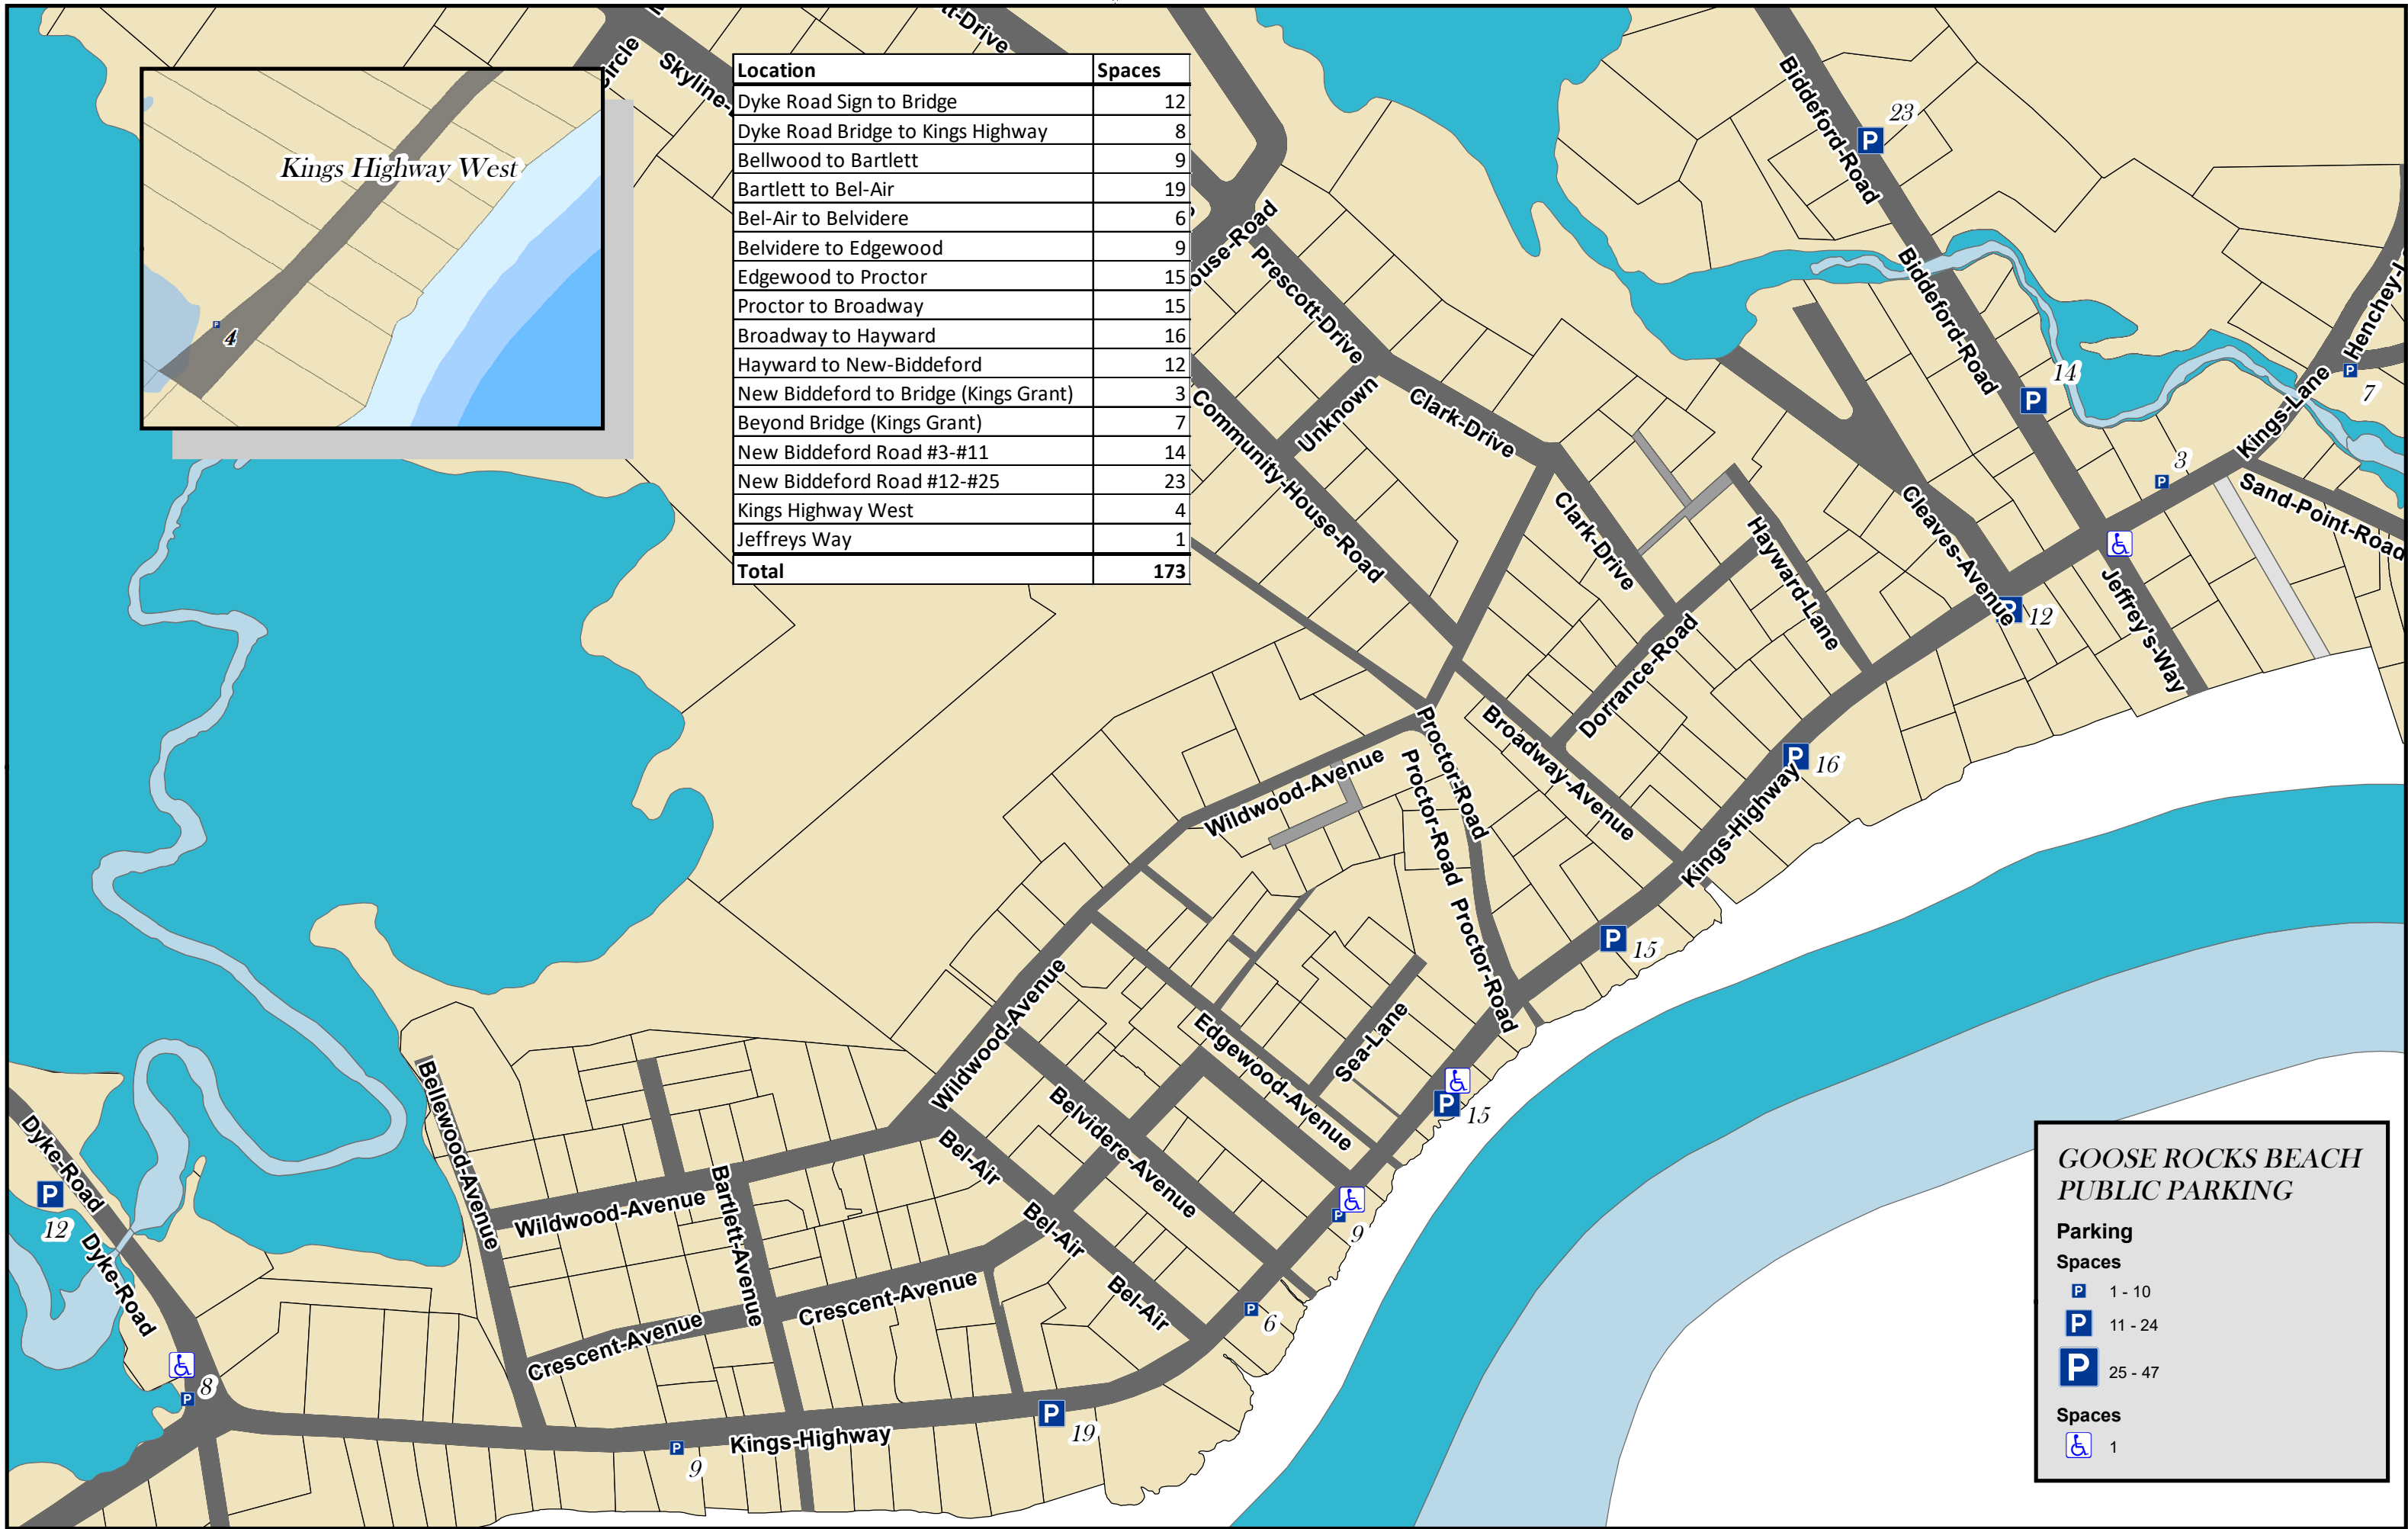

Location	Spaces
Dyke Road Sign to Bridge	12
Dyke Road Bridge to Kings Highway	8
Bellwood to Bartlett	9
Bartlett to Bel-Air	19
Bel-Air to Belvidere	6
Belvidere to Edgewood	9
Edgewood to Proctor	15
Proctor to Broadway	15
Broadway to Hayward	16
Hayward to New-Biddeford	12
New Biddeford to Bridge (Kings Grant)	3
Beyond Bridge (Kings Grant)	7
New Biddeford Road #3-#11	14
New Biddeford Road #12-#25	23
Kings Highway West	4
Jeffreys Way	1
Total	173

**GOOSE ROCKS BEACH
PUBLIC PARKING**

Parking Spaces

- 1 - 10
- 11 - 24
- 25 - 47

Spaces

- 1